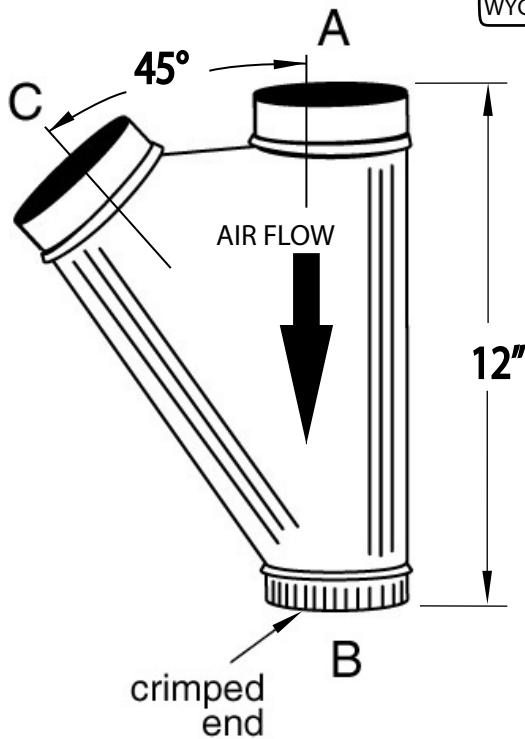

WYC-Galvanized Wye with Collar

Code	Description A x B x C
WYC034328	Galvanized Wye with Collar, 3" x 4" x 3" dia x 28ga.
WYC044428	Galvanized Wye with Collar, 4" x 4" x 4" dia x 28ga.
WYC045326	Galvanized Wye with Collar, 4" x 5" x 3" dia x 26ga.
WYC045328	Galvanized Wye with Collar, 4" x 5" x 3" dia x 28ga.
WYC045426	Galvanized Wye with Collar, 4" x 5" x 4" dia x 26ga.
WYC045428	Galvanized Wye with Collar, 4" x 5" x 4" dia x 28ga.
WYC046426	Galvanized Wye with Collar, 4" x 6" x 4" dia x 26ga.
WYC055426	Galvanized Wye with Collar, 5" x 5" x 4" dia x 26ga.
WYC055428	Galvanized Wye with Collar, 5" x 5" x 4" dia x 28ga.
WYC055526	Galvanized Wye with Collar, 5" x 5" x 5" dia x 26ga.
WYC056426	Galvanized Wye with Collar, 5" x 6" x 4" dia x 26ga.
WYC056428	Galvanized Wye with Collar, 5" x 6" x 4" dia x 28ga.
WYC066426	Galvanized Wye with Collar, 6" x 6" x 4" dia x 26ga.
WYC066428	Galvanized Wye with Collar, 6" x 6" x 4" dia x 28ga.
WYC066626	Galvanized Wye with Collar, 6" x 6" x 6" dia x 26ga.
WYC066628	Galvanized Wye with Collar, 6" x 6" x 6" dia x 28ga.
WYC067426	Galvanized Wye with Collar, 6" x 7" x 4" dia x 26ga.
WYC077426	Galvanized Wye with Collar, 7" x 7" x 4" dia x 26ga.
WYC077428	Galvanized Wye with Collar, 7" x 7" x 4" dia x 28ga.
WYC077726	Galvanized Wye with Collar, 7" x 7" x 7" dia x 26ga.
WYC088828	Galvanized Wye with Collar, 8" x 8" x 8" dia x 28ga.

Performance Data

for galvanized, Wye with Collar

Material

- galvanized steel
- thickness - 28ga. to 26ga.

Manufactured

- Allows for quick assembly
- Manufactured for ideal air flow
- Air tight branch fitting

General Information

- Crimp and bead ensures for easy connection
- Product is packaged in boxes
- Safety edges on all collars