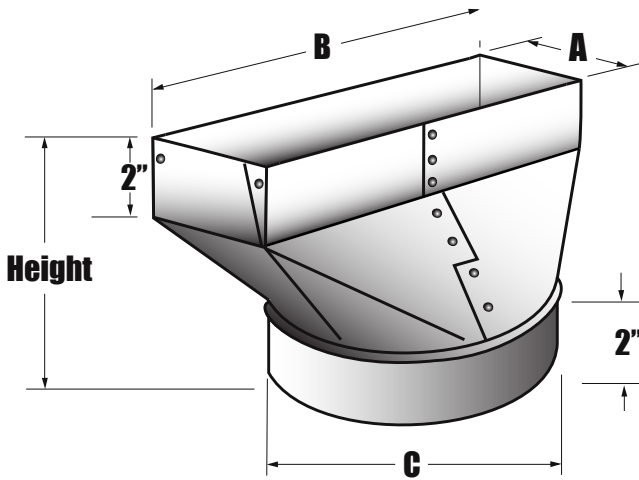

UBL - Universal Boot Long Throat

UBL

Universal Boot

Model No.	Description			Height
	A	X B	X C	
UB3105L	3"	x 10"	x 5"	6"
UB4105L	4"	x 10"	x 5"	6"
UB4106L	4"	x 10"	x 6"	6"

Performance Data

- for galvanized transitions

Material

- galvanized sheet metal (standard)

Construction

- dimple lock

Operating Temperature Range

- -100°F to 430°F / -73°C to 221°C

General Information

- connecting collars with smooth edge for safety
- Allows for connection to wall stack duct
- transition from Round to Rectangular duct