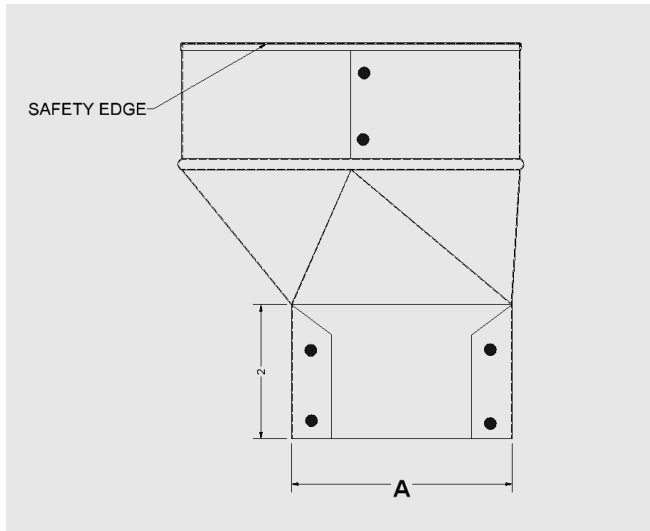

UBL - Universal Boot Long Throat

UBL

Universal Boot

Model No.	Description			Height
	A	X B	X C	
UB3105L	3"	x 10"	x 5"	6"
UB4105L	4"	x 10"	x 5"	6"
UB4106L	4"	x 10"	x 6"	6"

Performance Data

- for galvanized transitions

Material

- galvanized sheet metal (standard)

Construction

- dimple lock

Operating Temperature Range

- -100°F to 430°F / -73°C to 221°C

General Information

- connecting collars with smooth edge for safety
- Allows for connection to wall stack duct
- transition from Round to Rectangular duct