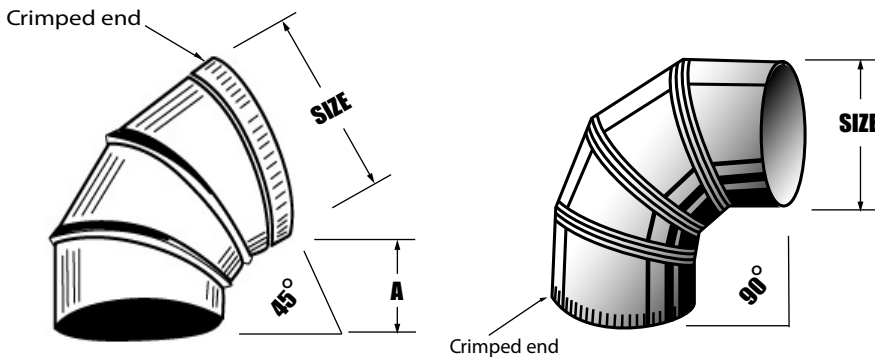

ELB-Galvanized Elbows - adjustable to 45° & 90°

Performance Data

for galvanized, adjustable elbows

Material

- galvanized steel
- thickness - 0.012" to 0.024"

Manufactured

- 4 sections, each section machined together for full range adjustability, crimped at one end

General Information

- fully adjustable galvanized elbow from 0° to 90°
- Packaged in boxes, Box Trays, Bulk

ELB 45, BULK

ELB 90, BULK

| Size | A |
|---------|-----|
| 3" dia | 3 ¾ |
| 4" dia | 3 ¾ |
| 5" dia | 4 ½ |
| 6" dia | 4 |
| 7" dia | 4 ¼ |
| 8" dia | 4 ½ |
| 9" dia | 4 ½ |
| 10" dia | 5 |
| 12" dia | 5 ⅜ |
| 14" dia | 5 ⅜ |
| 16" dia | 5 ¾ |