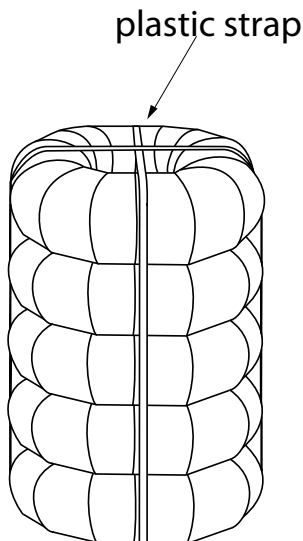

ELBS-Galvanized Elbows - adjustable to 45° & 90°

Performance Data

for galvanized, adjustable elbows

Material

- galvanized steel
- thickness - 0.012" to 0.024"

Manufactured

- 4 sections, each section machined together for full range adjustability, crimped at one end

General Information

- fully adjustable galvanized elbow from 0° to 90°
- Strapped in bundles

ELB 90, ELBS 90

ELB 45

STRAPPED

Size	A
3" dia	3 ¾
4" dia	3 ¾
5" dia	4 ½
6" dia	4
7" dia	4 ¼
8" dia	4 ½
9" dia	4 ½
10" dia	5
12" dia	5 ¾
14" dia	5 ¾
16" dia	5 ¾