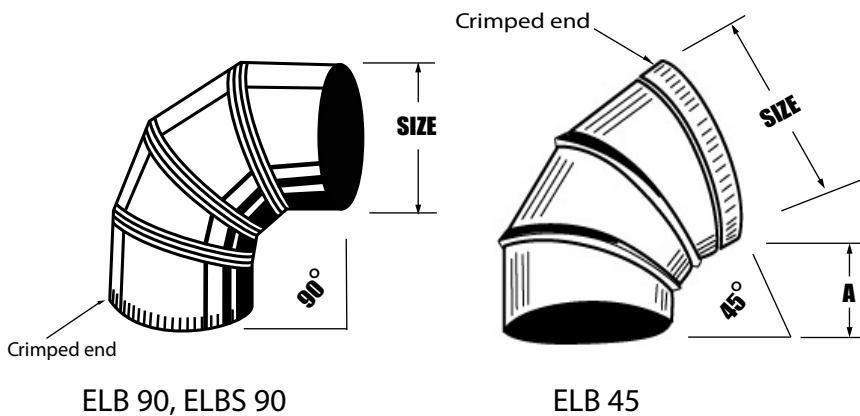

ELBS-Galvanized Elbows - adjustable to 45° & 90°

Performance Data

for galvanized, adjustable elbows

Material

- galvanized steel
- thickness - 0.012" to 0.024"

Manufactured

- 4 sections, each section machined together for full range adjustability, crimped at one end

General Information

- fully adjustable galvanized elbow from 0° to 90°
- Strapped in bundles

ELB 90, ELBS 90

ELB 45

STRAPPED

Size	A
3" dia	3 ¾
4" dia	3 ¾
5" dia	4 ½
6" dia	4
7" dia	4 ¼
8" dia	4 ½
9" dia	4 ½
10" dia	5
12" dia	5 ¾
14" dia	5 ¾
16" dia	5 ¾