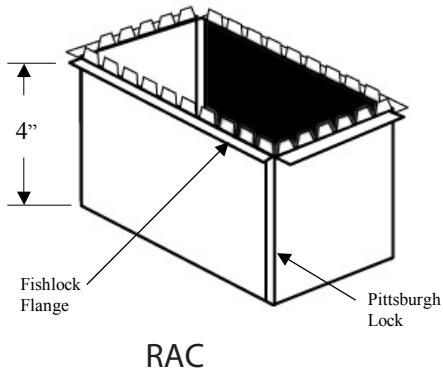

DK - Cold Air Drop Kit

Model No.	Description		Cs.Pk.
	A x B	A x C	
DK2010	20x10 Duct to 20x16 filter		1
DK2510	25x10 Duct to 25x16 filter		1

Performance Data

For galvanized HVAC system

Material:

- Galvanized sheetmetal (standard)

Construction:

- Duct Snap Lock

Operating Temperature Range:

- 100 F to 430 F / -73C to 221C

FILTER IS NOT INCLUDED