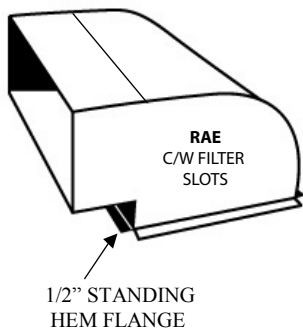

DK - Cold Air Drop Kit

Model No.	Description		Cs.Pk.
	A x B	A x C	
DK2010	20x10 Duct to 20x16 filter		1
DK2510	25x10 Duct to 25x16 filter		1

Performance Data

For galvanized HVAC system

Material:

- Galvanized sheetmetal (standard)

Construction:

- Duct Snap Lock

Operating Temperature Range:

- 100 F to 430 F / -73C to 221C

FILTER IS NOT INCLUDED