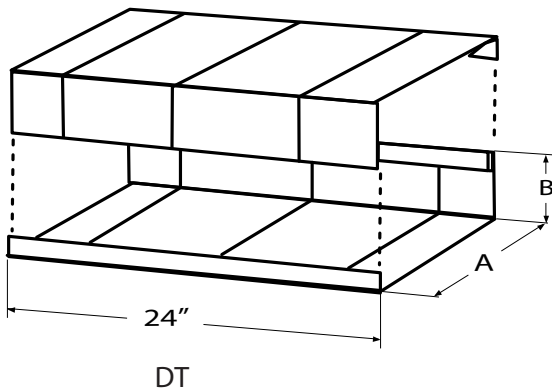

DK - Cold Air Drop Kit

Model No.	Description		Cs.Pk.
	A x B	A x C	
DK2010	20x10 Duct to 20x16 filter		1
DK2510	25x10 Duct to 25x16 filter		1

Performance Data

For galvanized HVAC system

Material:

- Galvanized sheetmetal (standard)