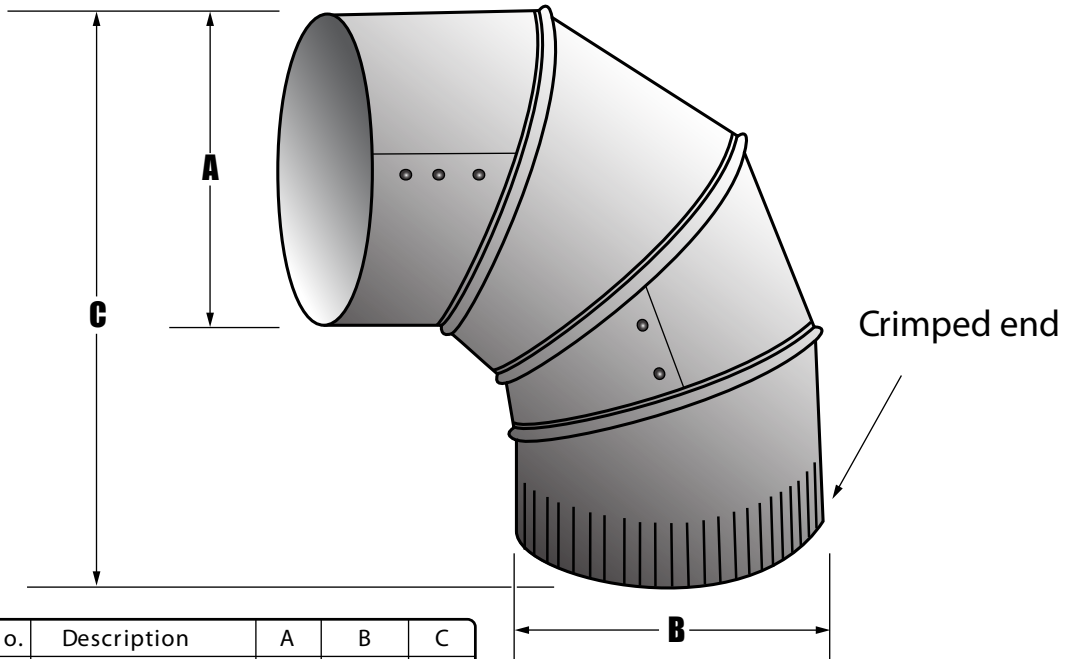

DE90 - Aluminum Elbows - Fully adjustable to 90°

DE903, DE904, DE905, DE906

Model No.	Description	Color
DE903	3"- 90° aluminum elbow	Silver
DE904	4"- 90° aluminum elbow	Silver
DE905	5"- 90° aluminum elbow	Silver
DE906	6"- 90° aluminum elbow	Silver
DE904C	4"- 90° aluminum elbow	Silver

Performance Data

for aluminum, adjustable elbows

Material

- aluminum
- thickness - 0.014"(.35mm)

Manufactured

- 4 sections, each section machined together for full range adjustability, crimped at one end

General Information

- fully adjustable aluminum elbow from 0° to 90°
- light gauge most commonly used in dryer or bathroom venting
- crimped at one end

Model No.	Description	A	B	C
DE903	3" (7.5cm) opening	3"	2 ⁷ / ₈ "	6"
DE904	4" (10.1cm) opening	4"	3 ⁷ / ₈ "	6 ¹ / ₂ "
DE905	5" (12.7cm) opening	5"	4 ⁷ / ₈ "	7"
DE906	6" (15.2cm) opening	6"	5 ⁷ / ₈ "	7 ¹ / ₂ "
DE904C	4" (10.1cm) opening	4"	3 ⁷ / ₈ "	6 ¹ / ₂ "

DE904C is IRC compliant (0.016" aluminum)