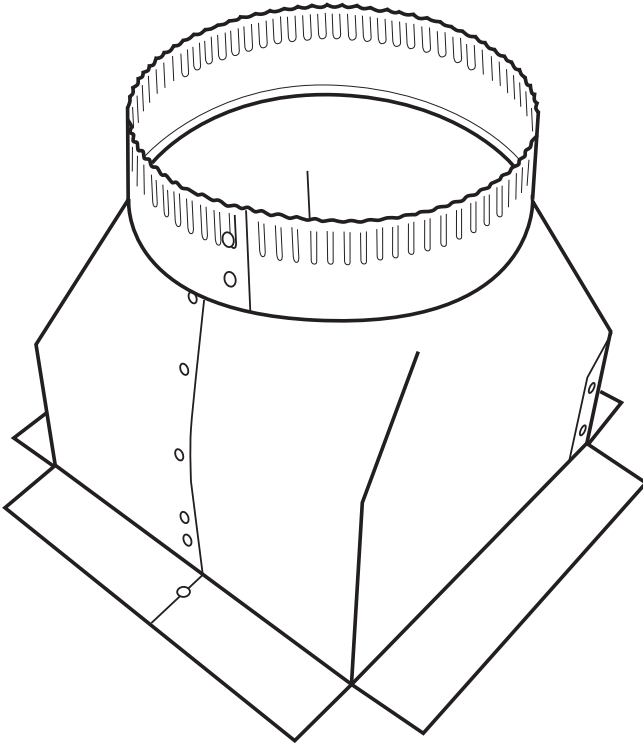

### Ceiling Box Top

CBT

Model No.	Description
CBT664	Galvanized Ceiling Box Top
CBT665	Galvanized Ceiling Box Top
CBT666	Galvanized Ceiling Box Top
CBT885	Galvanized Ceiling Box Top
CBT886	Galvanized Ceiling Box Top
CBT887	Galvanized Ceiling Box Top
CBT888	Galvanized Ceiling Box Top

### Performance Data

for ceiling vents

**Material:**

- Galvanized sheetmetal

**Construction:**

- Spot-welded or clinched

Model No.	A x B x C	Cs Pk	Cs Cb	Pc Wt. Lbs
CBT664	6" x 6" x 4"	45	9	1.55
CBT665	6" x 6" x 5"	45	9	1.57
CBT666	6" x 6" x 6"	30	9	1.63
CBT885	8" x 8" x 5"	34	9.17	1.72
CBT886	8" x 8" x 6"	35	9	1.74
CBT887	8" x 8" x 7"	25	9	1.94
CBT888	8" x 8" x 8"	25	9	2.01