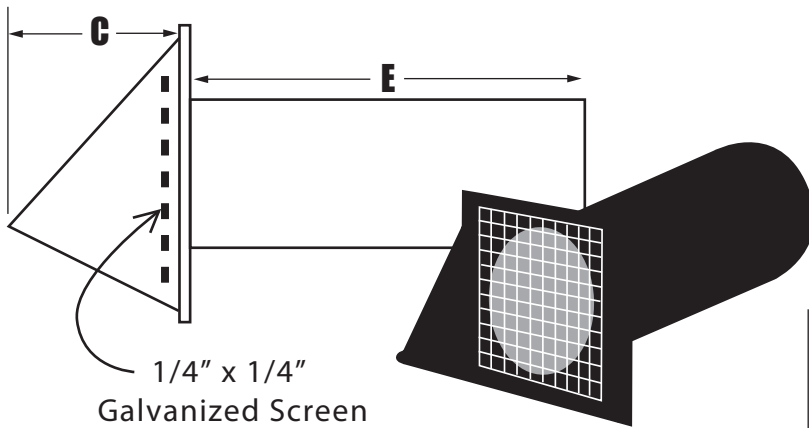

Performance Data

For Fresh Air Intake Hoods

HOOD

- Aluminum
- Galvanized metal 1/4"x1/4" screen

PIPE

- Aluminum

General Information

- 4" - 8" (10-20 cm) wide mouth vent design
- Screen keeps out unwanted animals
- Galvanized metal screen protects against rust