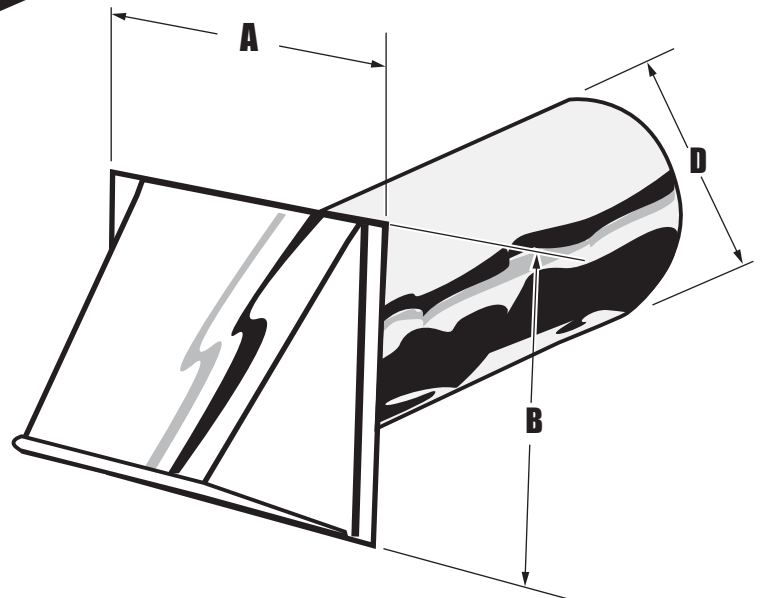

Fresh Air Intake – Aluminum Hood and Pipe with Screen

Model	Description	Screen Size
AFAI4	4" hood, pipe & screen	1/4"x1/4" mesh
AFAI5	5" hood, pipe & screen	1/4"x1/4" mesh
AFAI6	6" hood, pipe & screen	1/4"x1/4" mesh
AFAI7	7" hood, pipe & screen	1/4"x1/4" mesh
AFAI8	8" hood, pipe & screen	1/4"x1/4" mesh

Performance Data

For Fresh Air Intake Hoods

HOOD

- Aluminum
- Galvanized metal 1/4"x1/4" screen

PIPE

- Aluminum

General Information

- 4" - 8" (10-20 cm) wide mouth vent design
- Screen keeps out unwanted animals
- Galvanized metal screen protects against rust

Model	A	B	C	D	E
GFAI4	6"	6"	3 1/2"	4" dia.	12"
GFAI5	8"	9 3/8"	4 1/2"	5" dia.	12"
GFAI6	8"	9 3/8"	4 1/2"	6" dia.	12"
GFAI7	10"	11 7/8"	5 3/4"	7" dia.	12"
GFAI8	10"	11 7/8"	5 3/4"	8" dia.	12"