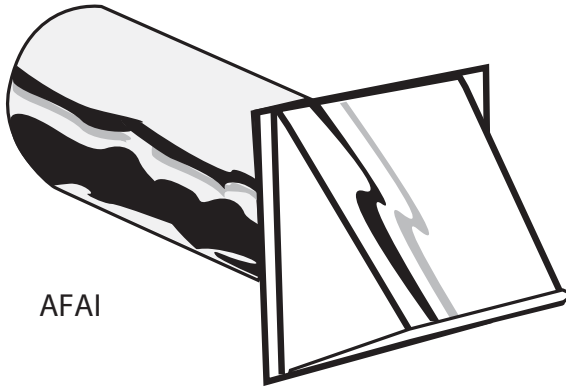

Fresh Air Intake – Aluminum Hood and Pipe with Screen

Model	Description	Screen Size
AFAI4	4" hood, pipe & screen	1/4"x1/4" mesh
AFAI5	5" hood, pipe & screen	1/4"x1/4" mesh
AFAI6	6" hood, pipe & screen	1/4"x1/4" mesh
AFAI7	7" hood, pipe & screen	1/4"x1/4" mesh
AFAI8	8" hood, pipe & screen	1/4"x1/4" mesh

Performance Data

For Fresh Air Intake Hoods

HOOD

- Aluminum
- Galvanized metal 1/4"x1/4" screen

PIPE

- Aluminum

General Information

- 4" - 8" (10-20 cm) wide mouth vent design
- Screen keeps out unwanted animals
- Galvanized metal screen protects against rust